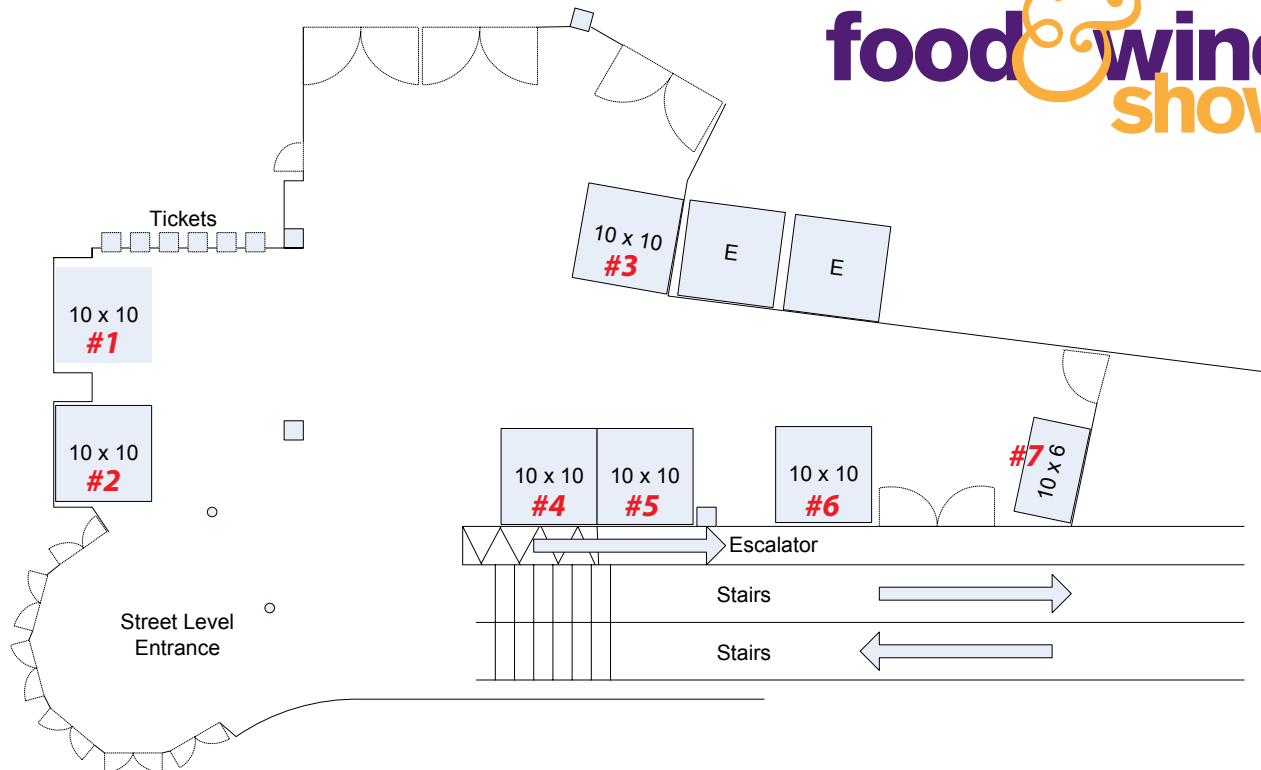

MTS CENTRE

Main Entrance Atrium, Main Floor

manitoba
food & wine
show

Sunday, October 14, 2007
11:00 am - 4:30 pm

Floor plan by...
CENTRAL DISPLAY LTD.

(204) 237-3367
Fax (204) 235-1063
email: cdisplay@centraldisplay.mb.ca